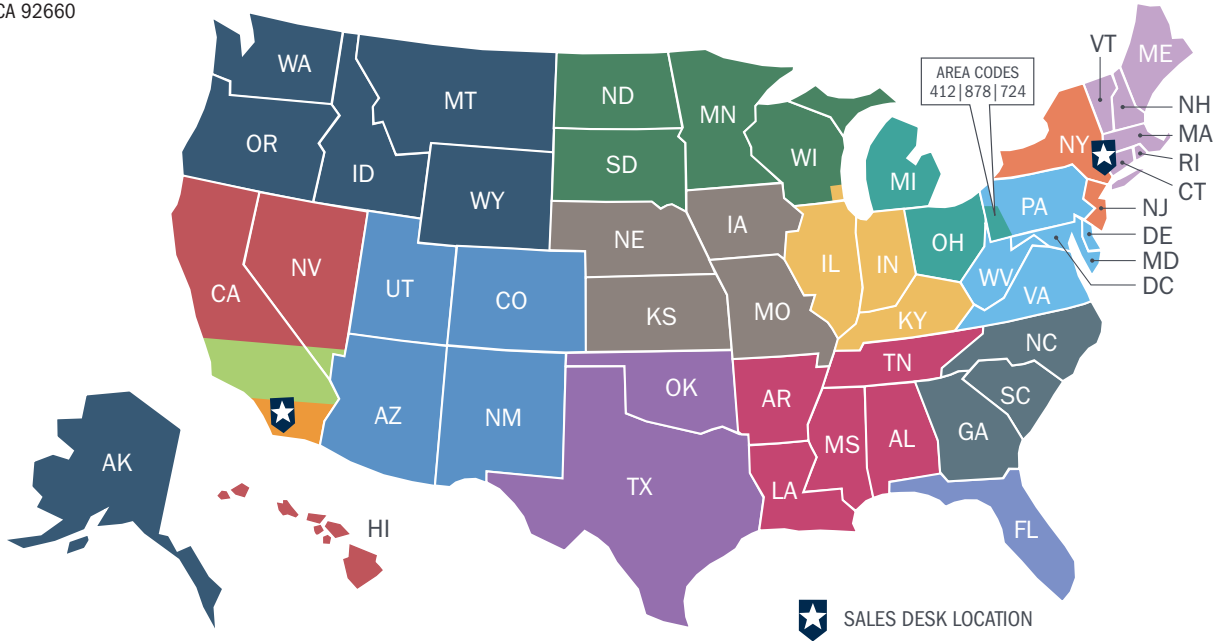

4100 Newport Place, Suite 650  
 Newport Beach, CA 92660

**BLUEROCK NATIONAL SALES DESK**  
 877.826.BLUE (2583) | www.bluerock.com

**Jeffrey Schwaber** | Chief Executive Officer  
 jschwaber@bluerockcm.com | 646.499.3005 ext. 212