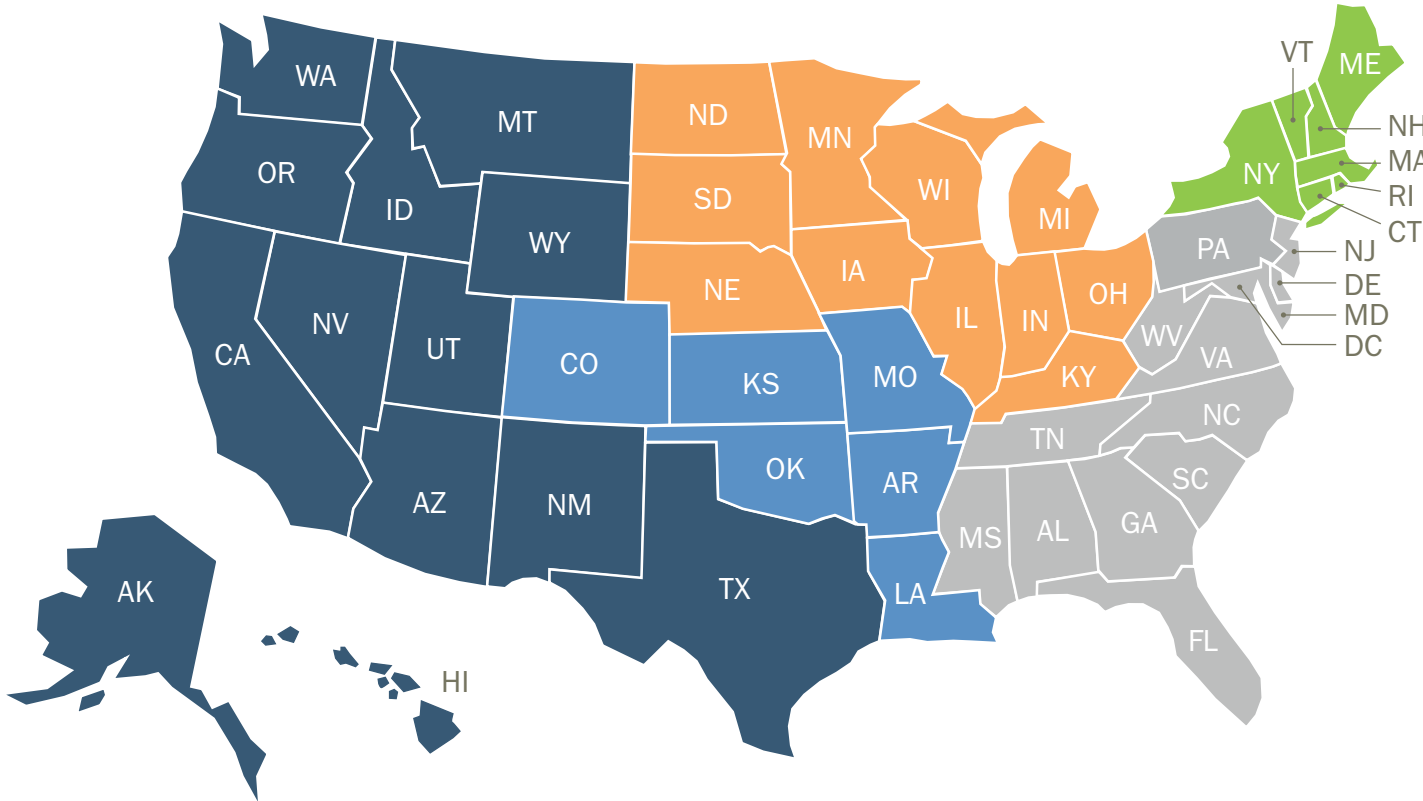

877.826.BLUE (2583) | BLUEROCK.com

WESTERN REGION

Angelo R. Pirri
Senior Regional VP – RIA
415.297.3863
apirri@bluerockcm.com

Liam Bulan
Regional Associate VP
646.701.5839
lbulan@bluerockcm.com

CENTRAL NORTH REGION